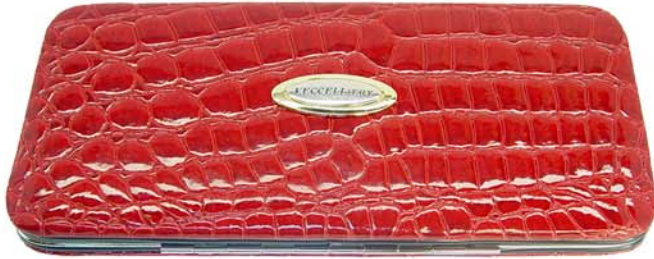

---

**VECCELI**

---

---

*Italy*

---

**Red**

**Black**

**Beige**

**Yellow**

**Light Brown**

**Pink**

**Flat Wallet FW-1400 (4"x8"x1/2")**

---

**VECCELI**

---

---

*Italy*

---

**WT-104 Passport Wallet**  
Available in Black, Chocolate, Yellow, Red, and Rose

**WT-105 East/West Continental**  
Available in Black, Chocolate, Yellow, Red, and Rose

---

**VECCELI**

---

**Available in Black, Chocolate, Yellow, Red, Light Brown. and Rose**

---

**VECCELI**

---

---

*Italy*

---

**WT-108**