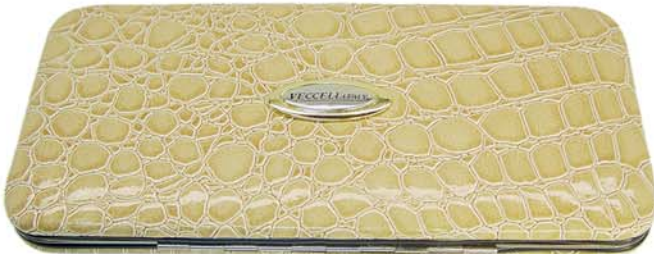

---

**VECCELI**

---

---

*Italy*

---

**Red**

**Black**

**Beige**

**Yellow**

**Light Brown**

**Pink**

**Flat Wallet FW-1400 (4"x8"x1/2")**

---

**VECCELI**

---

---

*Italy*

---

**WT-104 Passport Wallet**  
Available in Black, Chocolate, Yellow, Red, and Rose

**WT-105 East/West Continental**  
Available in Black, Chocolate, Yellow, Red, and Rose

---

**VECCELI**

---

**Available in Black, Chocolate, Yellow, Red, Light Brown. and Rose**

---

**VECCELI**

---

---

*Italy*

---

**WT-108**