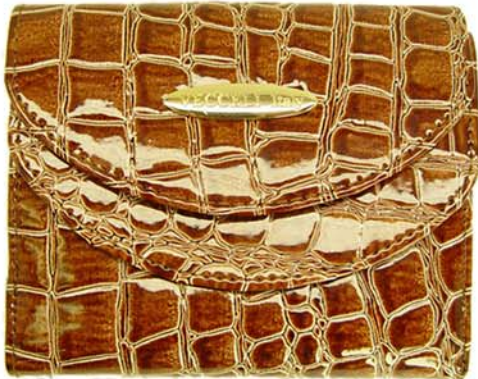

**Beige**

**Yellow**

**Light Brown**

**Pink**

**Flat Wallet FW-1400 (4"x8"x1/2")**

---

**VECCELI**

---

---

*Italy*

---

**WT-104 Passport Wallet**  
Available in Black, Chocolate, Yellow, Red, and Rose

**WT-105 East/West Continental**  
Available in Black, Chocolate, Yellow, Red, and Rose

---

**VECCELI**

---

---

*Italy*

---

**WT-102 Trifold**

**Available in Black, Chocolate, Yellow, Red, Light Brown. and Rose**

**WT-103 Continental**

**Available in Black, Chocolate, Yellow, Red, Light Brown. and Rose**

**WT-101 French Wallet**

**Available in Black, Chocolate, Yellow, Red, Light Brown. and Rose**

---

**VECCELI**

---

---

*Italy*

---

**WT-108**